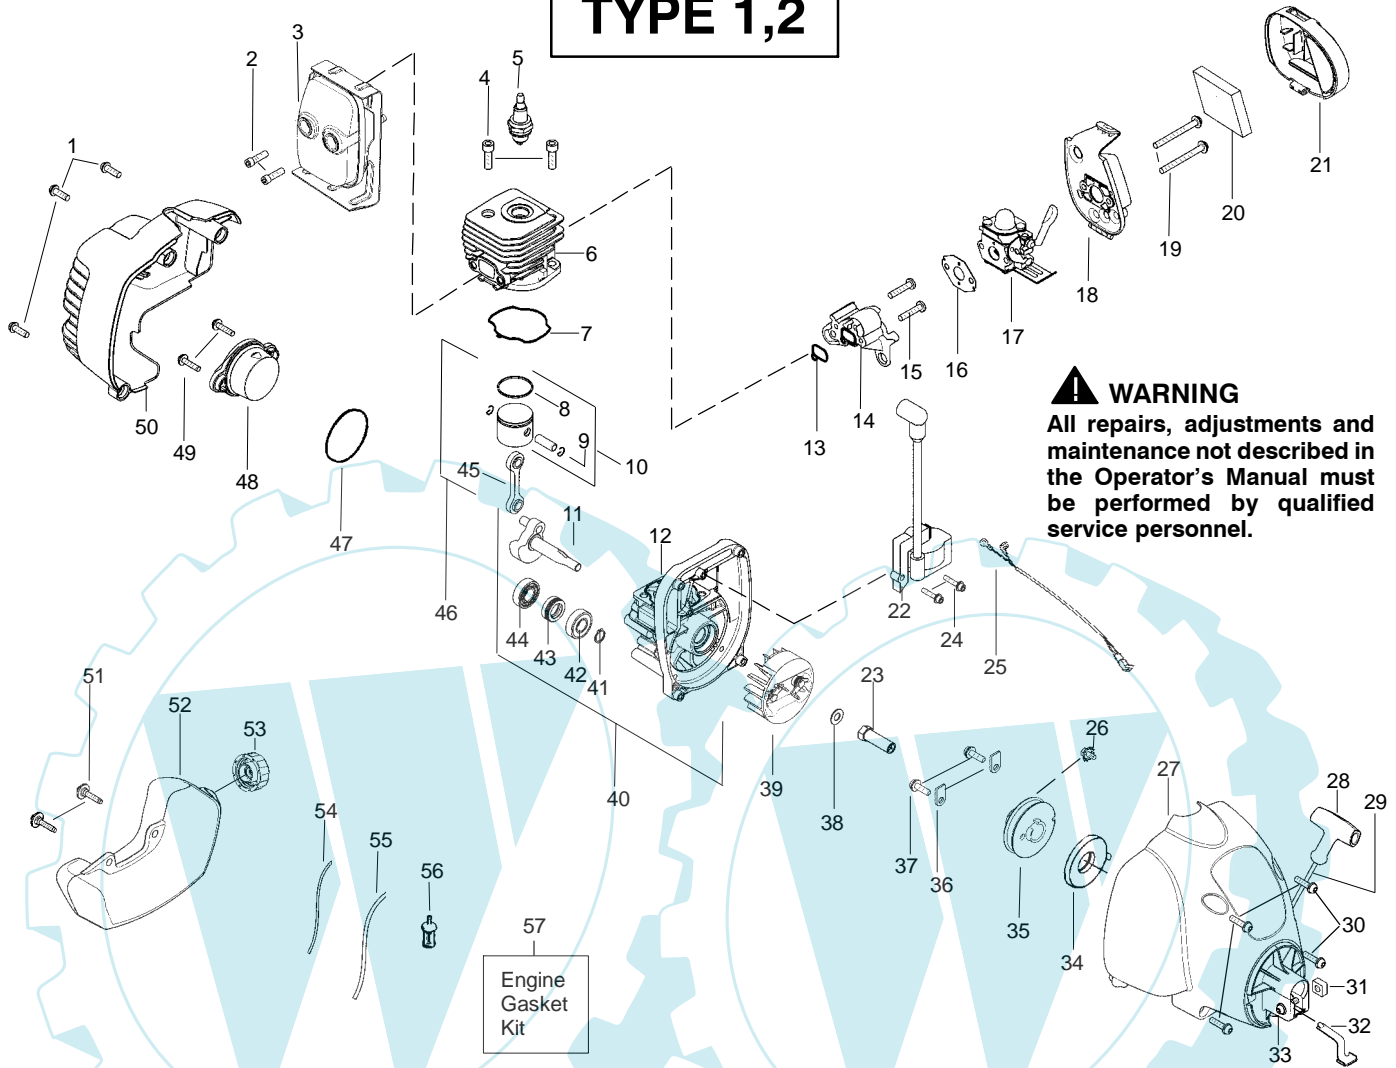

PARTS LIST NO. 530165568		PARTS LIST	MODEL(s) XLT250	
DATE 4/19/05	Replaces 3/17/05 - 530165568-01		Note: Illustration may differ from actual model due to design changes	PAGE NO. 3

TYPE 1,2

Ref.	Part No.	Description	Ref.	Part No.	Description	Ref.	Part No.	Description
1.	530015880	Screw	21.	530057584	Cover-Air Box	45.	530069945	Assy-Connecting Rod
2.	530058982	Bolt-Muffler	22.	545024901	Ignition Module	46.	530071785	Kit-Piston/Rod Assy (Incl. 10 & 45)
3.	530059826	Assy-Muffler/Shield (Incl. 2)	23.	530038604	Coupling-Drive	47.	530071750	O-Ring-C'case (kit)
4.	530015953	Screw-Cylinder	24.	530016357	Screw	48.	530057954	Assy-Plug (incl.47)
5.	952030249	Spark Plug (RCJ 6Y)	25.	530049018	Assy-Wire Harness	49.	530016386	Screw
6.	530012541	Cylinder	26.	530016392	Screw	50.	545011002	Shroud-Rear
7.	530071750	Seal-Cylinder (kit)	27.	545010602	Assy.-Fan Hsg	51.	530016431	Retainer-Tank
8.	530055120	Piston Ring	28.	530027569	Handle-Starter	52.	530058712	Assy-Fuel Tank (incl. filter, lines & fuel cap)
9.	530015162	Retainer-Piston Pin	29.	530071767	Kit - Rope	53.	530014347	Assy-Fuel Cap
10.	530071833	Kit - Piston (Incl. 8, 9)	30.	530015810	Screw	54.	530069247	Kit-Fuel Line (Small)
11.	530057829	Assy-Crankshaft	31.	530016124	Nut	55.	530069216	Kit-Fuel Line (Large)
12.	530012582	Assy-Crankcase (Incl. 42-44)	32.	530057588	Clip-Spring	56.	530095646	Assy-Fuel Pickup
13.	530071750	Seal-Cyl/Carb.(kit)	33.	530016430	Screw	57.	530071750	Kit-Engine Gasket (Incl. 7,13,16,47)
14.	530057547	Adapter-Carb.	34.	530042085	Spring-Starter			
15.	530016309	Screw	35.	530071786	Kit-Pulley-Starter			
16.	530071750	Gasket-Carb. (kit)	36.	530027523	Retainer-Pulley			
17.	530071822	Kit-Carb.(C1U-W24)	37.	530015775	Screw			
(Note: Repair kits are not available for this carburetor)			38.	530015828	Washer-Flat			
18.	530059267	Air Box	39.	545005101	Assy-Flywheel			
19.	530016429	Screw	40.	530071768	Assy-C'case/C'shaft (Incl. 11,12,41)			
20.	530057781	Foam-Air Filter	41.	530015941	Retain. Ring-C'shaft			
			42.	530055728	Outer Bearing			
			43.	530019264	Seal			
			44.	530032125	Inner Bearing			

✓ = NEW PART NUMBER FOR THIS IPL   * = REFER TO THE SERVICE REFERENCE INDICATED FOR MORE INFORMATION. (LOCATED AT END OF IPL)