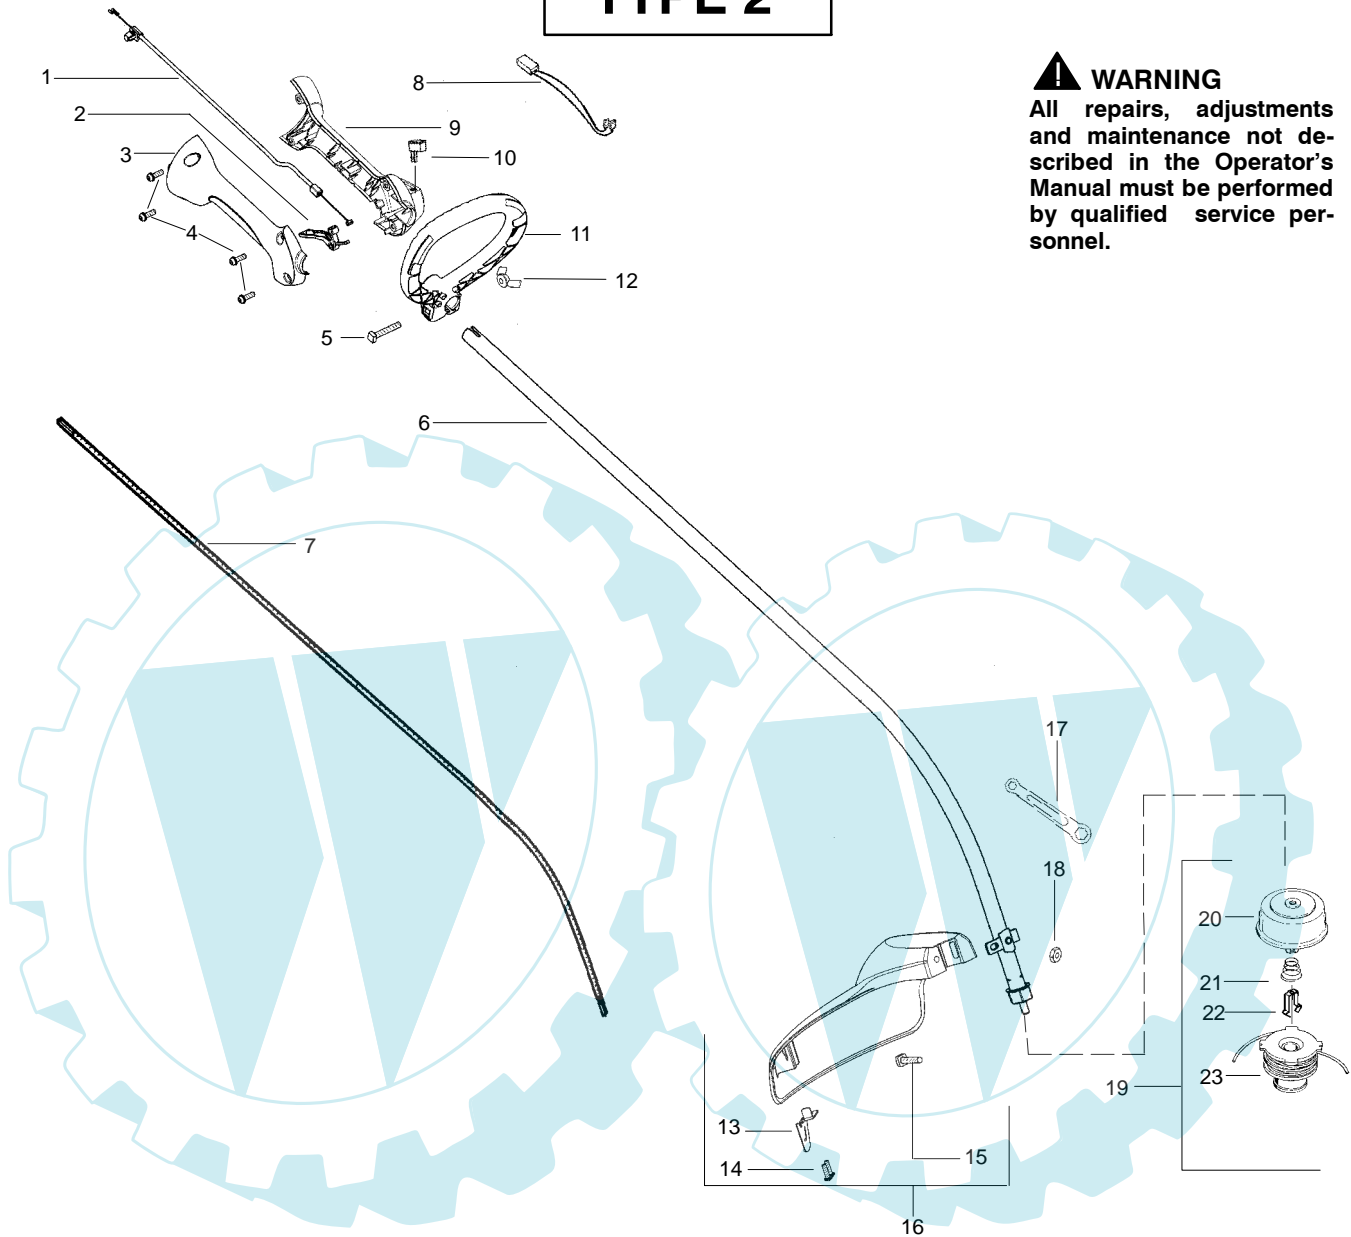

PARTS LIST NO. 530165568		PARTS LIST	MODEL(s) XLT250	
DATE 4/19/05	Replaces 3/17/05 – 530165568-01		Note: Illustration may differ from actual model due to design changes	PAGE NO. 2

TYPE 2

⚠ WARNING
All repairs, adjustments and maintenance not described in the Operator's Manual must be performed by qualified service personnel.

Ref.	Part No.	Description	Ref.	Part No.	Description
1.	530057991	Assy – Throttle Cable	17.	530056401	Wrench
2.	530049107	Trigger	18.	530015197	Nut
3.	530057582	Throttle Hsg. (Right)	19.	530095846	Assy – TNG VI Cutting Head (Incl. 20,21,22,23)
4.	530015880	Screw – Throttle Hsg.	20.	530095776	Assy – Hub
5.	530015821	Bolt – Handle	21.	530053241	Spring – Compression
6.	✓545024806	Kit – Drive Shaft Hsg.	22.	530401957	Clip – Retainer – Head
7.	530096275	Shaft – Flex	23.	530095845	Assy – Spool w/Line
8.	530054183	Assy – Wire			
9.	530059952	Throttle Hsg. (Left)			Not Shown
10.	530069572	Kit – Switch			Operator Manual
11.	530058580	Assy – Handle (Incl. 5,12)		530166147	Scan
12.	530016152	Wingnut		530166146	Euro
13.	530052287	Line Limiter		530166148	Euro III
14.	530015966	Screw – Line Limiter		530166149	Euro IV
15.	530015820	Bolt		530166150	Turkish
16.	530071972	Kit – Shield Assy (Incl. 13,14,15,17,18)		530150303	Decal – Shaft Warning

✓ = NEW PART NUMBER FOR THIS IPL   * = REFER TO THE SERVICE REFERENCE INDICATED FOR MORE INFORMATION. (LOCATED AT END OF IPL)