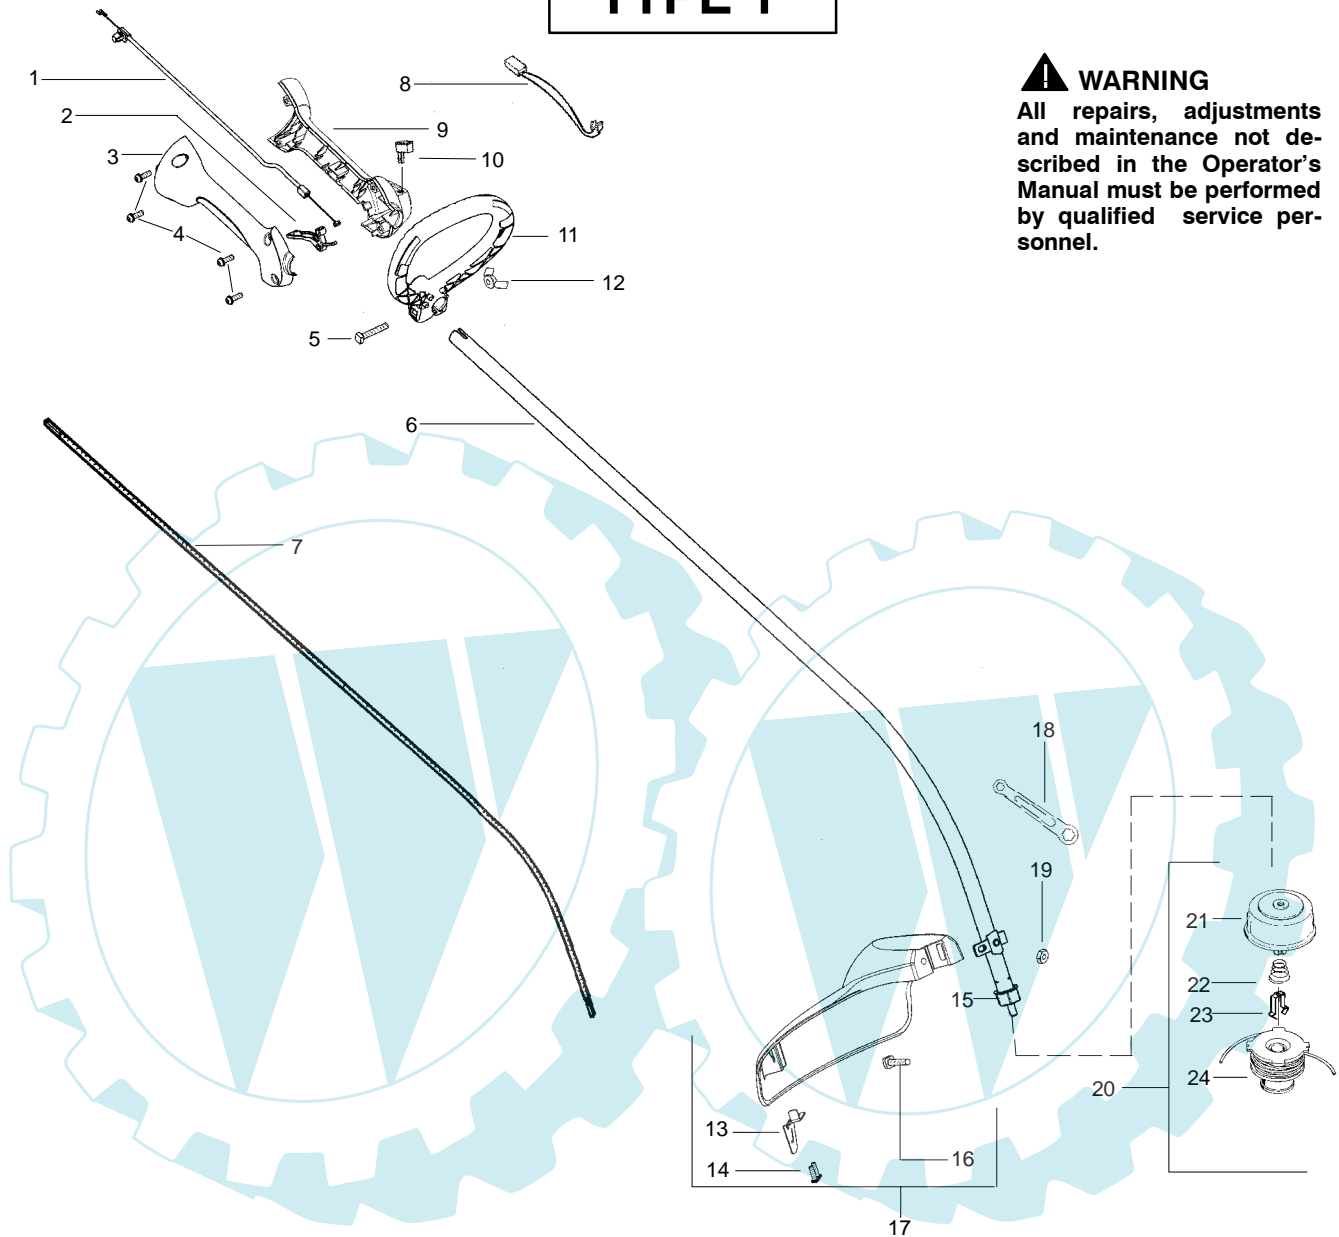

PARTS LIST NO. 530165568		 PARTS LIST	MODEL(s) XLT250
DATE 4/19/05	Replaces 3/17/05 - 530165568-01		Note: Illustration may differ from actual model due to design changes

TYPE 1

⚠ WARNING
 All repairs, adjustments and maintenance not described in the Operator's Manual must be performed by qualified service personnel.

Ref.	Part No.	Description	Ref.	Part No.	Description
1.	530057991	Assy - Throttle Cable	18.	530056401	Wrench
2.	530049107	Trigger	19.	530015197	Nut
3.	530057582	Throttle Hsg. (Right)	20.	530095846	Assy - TNG VI Cutting Head (Incl. 21 - 24)
4.	530015880	Screw - Throttle Hsg.	21.	530095776	Assy - Hub
5.	530015821	Bolt - Handle	22.	530053241	Spring - Compression
6.	545041301	Assy - Drive Shaft Hsg.	23.	530401957	Clip - Retainer - Head
7.	530095242	Shaft - Flex	24.	530095845	Assy - Spool w/Line
8.	530054183	Assy - Wire			Not Shown
9.	530059952	Throttle Hsg. (Left)			Operator Manual
10.	530069572	Kit - Switch			Scan
11.	530057587	Handle - Assist			Euro
12.	530016152	Wingnut			Euro III
13.	530052287	Line Limiter			Euro IV
14.	530015966	Screw - Line Limiter			Turkish
15.	530095563	Dust Cup			Decal - Shaft Warning
16.	530015820	Bolt			
17.	530071972	Kit - Shield Assy (Incl. 13,14,16,18,19)			

✓ = NEW PART NUMBER FOR THIS IPL ★ = REFER TO THE SERVICE REFERENCE INDICATED FOR MORE INFORMATION. (LOCATED AT END OF IPL)

PARTS LIST NO. 530165568		 PARTS LIST	MODEL(s) XLT250
DATE 4/19/05	Replaces 3/17/05 – 530165568-01		Note: Illustration may differ from actual model due to design changes